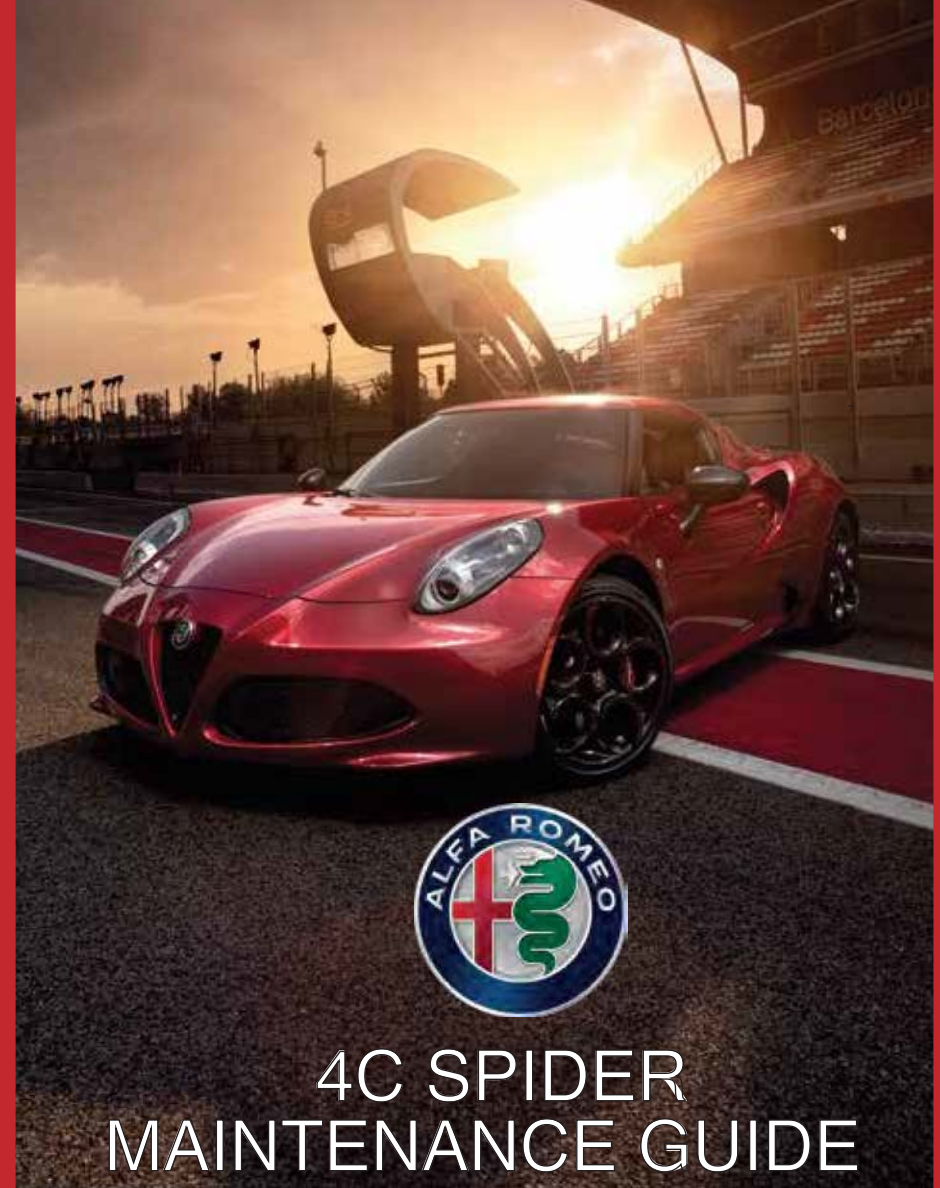

BILL LUKE TEMPE